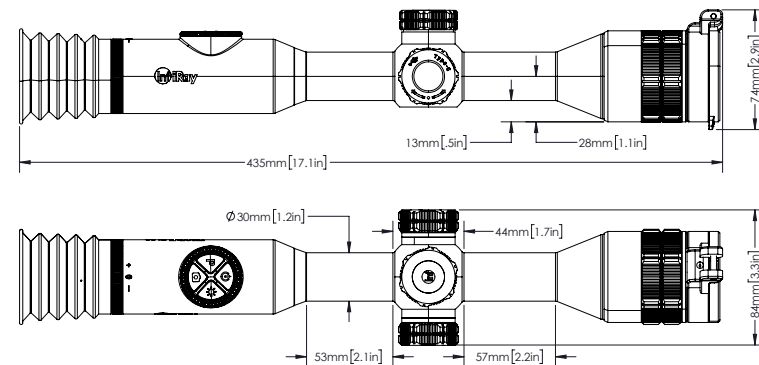

REGISTRATION: irayusa.com/register
WARRANTY: irayusa.com/warranty
SUPPORT/SERVICE: irayusa.com/support

IRAYUSA
800 Railhead Road #316
Fort Worth Tx 76106
800-769-7125
682-499-0047
info@irayusa.com