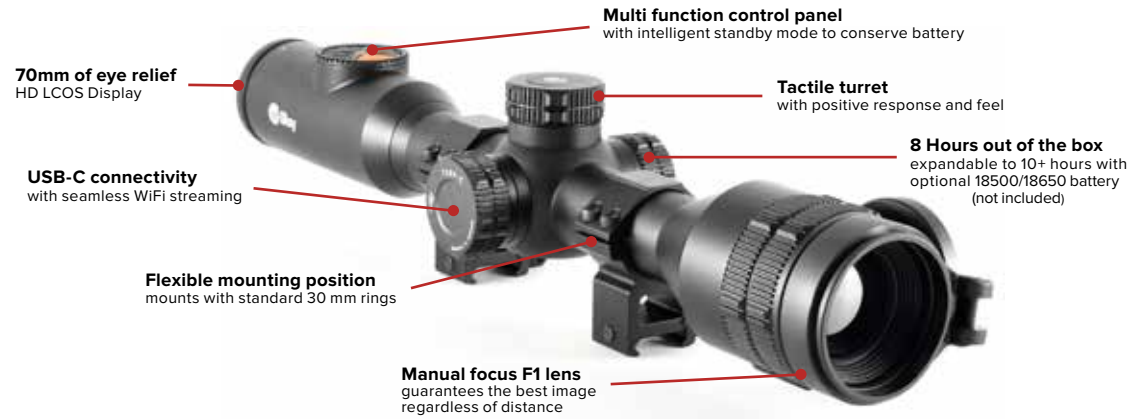

BOLT SERIES		TL35
SENSOR		
Resolution	384x288	
Pixel Size	12 μm	
Framerate	50hz	
Image Processing	MATRIX III	
Core	iRay Micro II 384	
OPTICS		
Objective Lens	35mm F1.1	
Magnification	3X	
Digital Zoom	4X, stepped	
HFOV	7.5° x 5.7°	
Detection Range	1750 Yards	
Display Type	LCOS	
Display Resolution	1280x960	
Imaging Modes	White Hot, Black Hot, Red Hot, Color, Highlight	
Reticle Types	7 (2 Dynamic, 5 Static)	
Reticle Colors	Black, White, Red, Green	
Mounting System	30MM Rings (included)	
P.I.P.	Yes	
Rangefinder	Stadiametric	
Eye Relief	70mm	
Diopter Range	-5 - +5	
ELECTRONICS		
Onboard Recording	Video and Image, no Audio	
Wireless Connectivity	Image/video via App.	
Data/Power Connector	USB-C	
Power Supply	Built-in battery pack, 8 Hours 18500 battery (+2 Hours), 18650 battery (+3.5 Hours)	
Start Up Time	> 10 Seconds, Instant from Standby	
PHYSICAL		
Size	15.74"x3.34"x2.55"	
Weight	32.87 Oz	
ENVIRONMENTAL/WARRANTY		
Warranty	5 Years	
Housing Material	T-6061 Aluminum	
Ingress Protection	IP67	
Operation Temp	-4°F~122°F	
Max. Recoil	1000 g/s² (300 Win./7mm Mag)	

Don't let the traditional design of the BOLT fool you! Inside its sleek 30mm housing is an ultra powerful 50Hz, 12μm Micro II core featuring MATRIX III processing that feeds to an HD LCOS display. This combination guarantees the best image possible while out in the field, no matter what style of rifle you're carrying.