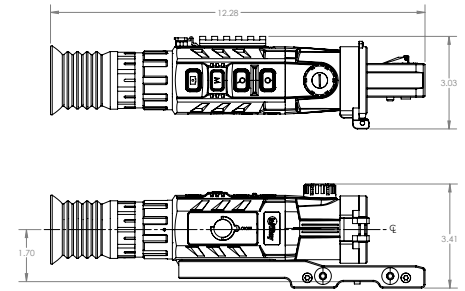

RICO SERIES	Mk1 640 50mm	Mk1 384 42mm
SENSOR		
Resolution	640x480	384x288
Pixel Size	12 μm	
Framerate	50hz	
Image Processing	MATRIX III	
Core	iRay Micro II 640	iRay Micro II 384
OPTICS		
Objective Lens	50 mm F1.1	42mm F1.1
Magnification	3X	4X
Digital Zoom	4X	
FOV	9° x 7°	6.2° x 4.6°
Detection Range	2400 Yards	2000 Yards
Display Type	AMOLED	
Display Resolution	1024x768	
Imaging Modes	White Hot, Black Hot, Red Hot, Color, Highlight	
Reticle Types	7 (2 Dynamic, 5 Static)	
Reticle Colors	Black, White, Red, Green	
Mounting System	Picatinny STD-1913 rail	
P.I.P.	Yes	
Rangefinder	Stadiametric	
Eye Relief	55mm	
Diopter Range	-4 to +4	
ELECTRONICS		
Onboard Recording	Video and Image	Video and Image, no audio
Wireless Connectivity	Image/video via App.	
Data/Power Connector	USB-C	
Power Supply	Li-Ion Battery Pack , 6 hours. USB-C external	
Start Up Time	> 10 Seconds, Instant from Standby	
PHYSICAL		
Size	9.84"x2.40"x2.28"	
Weight	29.63 Oz	29.27 Oz
ENVIRONMENTAL/WARRANTY		
Warranty	5 Years	
Housing Material	Aluminum/ABS	
Ingress Protection	IP67	
Operation Temp	-4°F~122°F	
Max. Recoil	300 win./7mm mag	

The combination of a high contrast HD AMOLED display and a powerful Micro II 12 micron core are the foundation of the image performance in RICO. This performance is taken to the next level by iRay's proprietary Matrix III image processing algorithms. Matrix III is the secret behind taking an image that other manufacturers consider acceptable, and making it an image only an iRay core can produce.

Curious what Infray Outdoor scope is best for you? Check out our website at irayusa.com/riflescopes to learn more or find your local dealer. With the power of RICO on your favorite rifle, hunting will never be the same!