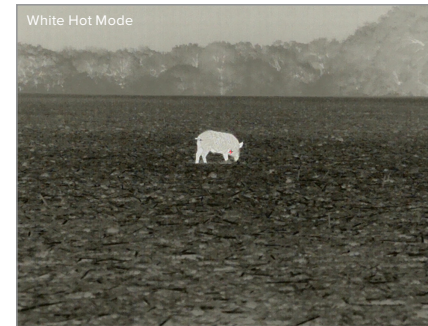

RICO SERIES	Mk1 640 50mm	Mk1 384 42mm
SENSOR		
Resolution	640x480	384x288
Pixel Size	12 μm	
Framerate	50hz	
Image Processing	MATRIX III	
Core	iRay Micro II 640	iRay Micro II 384
OPTICS		
Objective Lens	50 mm F1.1	42mm F1.1
Magnification	3X	4X
Digital Zoom	4X	
FOV	9° x 7°	6.2° x 4.6°
Detection Range	2400 Yards	2000 Yards
Display Type	AMOLED	
Display Resolution	1024x768	
Imaging Modes	White Hot, Black Hot, Red Hot, Color, Highlight	
Reticle Types	7 (2 Dynamic, 5 Static)	
Reticle Colors	Black, White, Red, Green	
Mounting System	Picatinny STD-1913 rail	
P.I.P.	Yes	
Rangefinder	Stadiametric	
Eye Relief	55mm	
Diopter Range	-4 to +4	
ELECTRONICS		
Onboard Recording	Video and Image	Video and Image, no audio
Wireless Connectivity	Image/video via App.	
Data/Power Connector	USB-C	
Power Supply	Li-Ion Battery Pack , 6 hours. USB-C external	
Start Up Time	> 10 Seconds, Instant from Standby	
PHYSICAL		
Size	9.84"x2.40"x2.28"	
Weight	29.63 Oz	29.27 Oz
ENVIRONMENTAL/WARRANTY		
Warranty	5 Years	
Housing Material	Aluminum/ABS	
Ingress Protection	IP67	
Operation Temp	-4°F~122°F	
Max. Recoil	300 win./7mm mag	

The combination of a high contrast HD AMOLED display and a powerful Micro II 12 micron core are the foundation of the image performance in RICO. This performance is taken to the next level by iRay's proprietary Matrix III image processing algorithms. Matrix III is the secret behind taking an image that other manufacturers consider acceptable, and making it an image only an iRay core can produce.