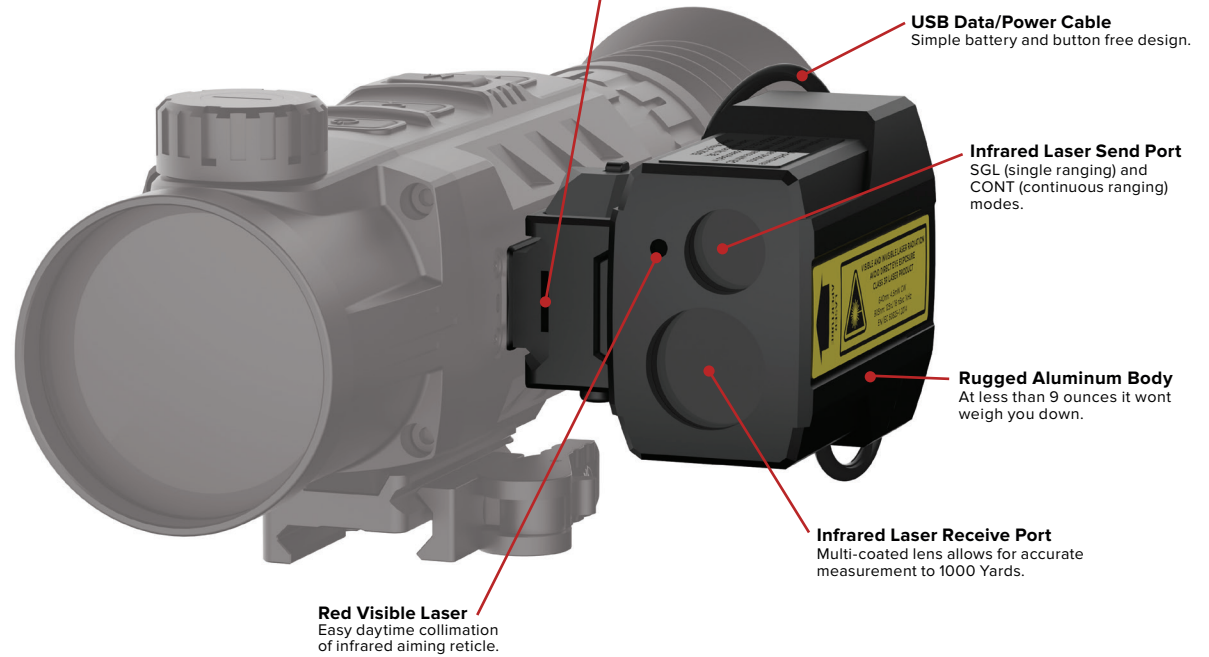

Quick-Disconnect Picatinny STD-1913 Mount
Ensures dead-nuts repeatability and ease of use.